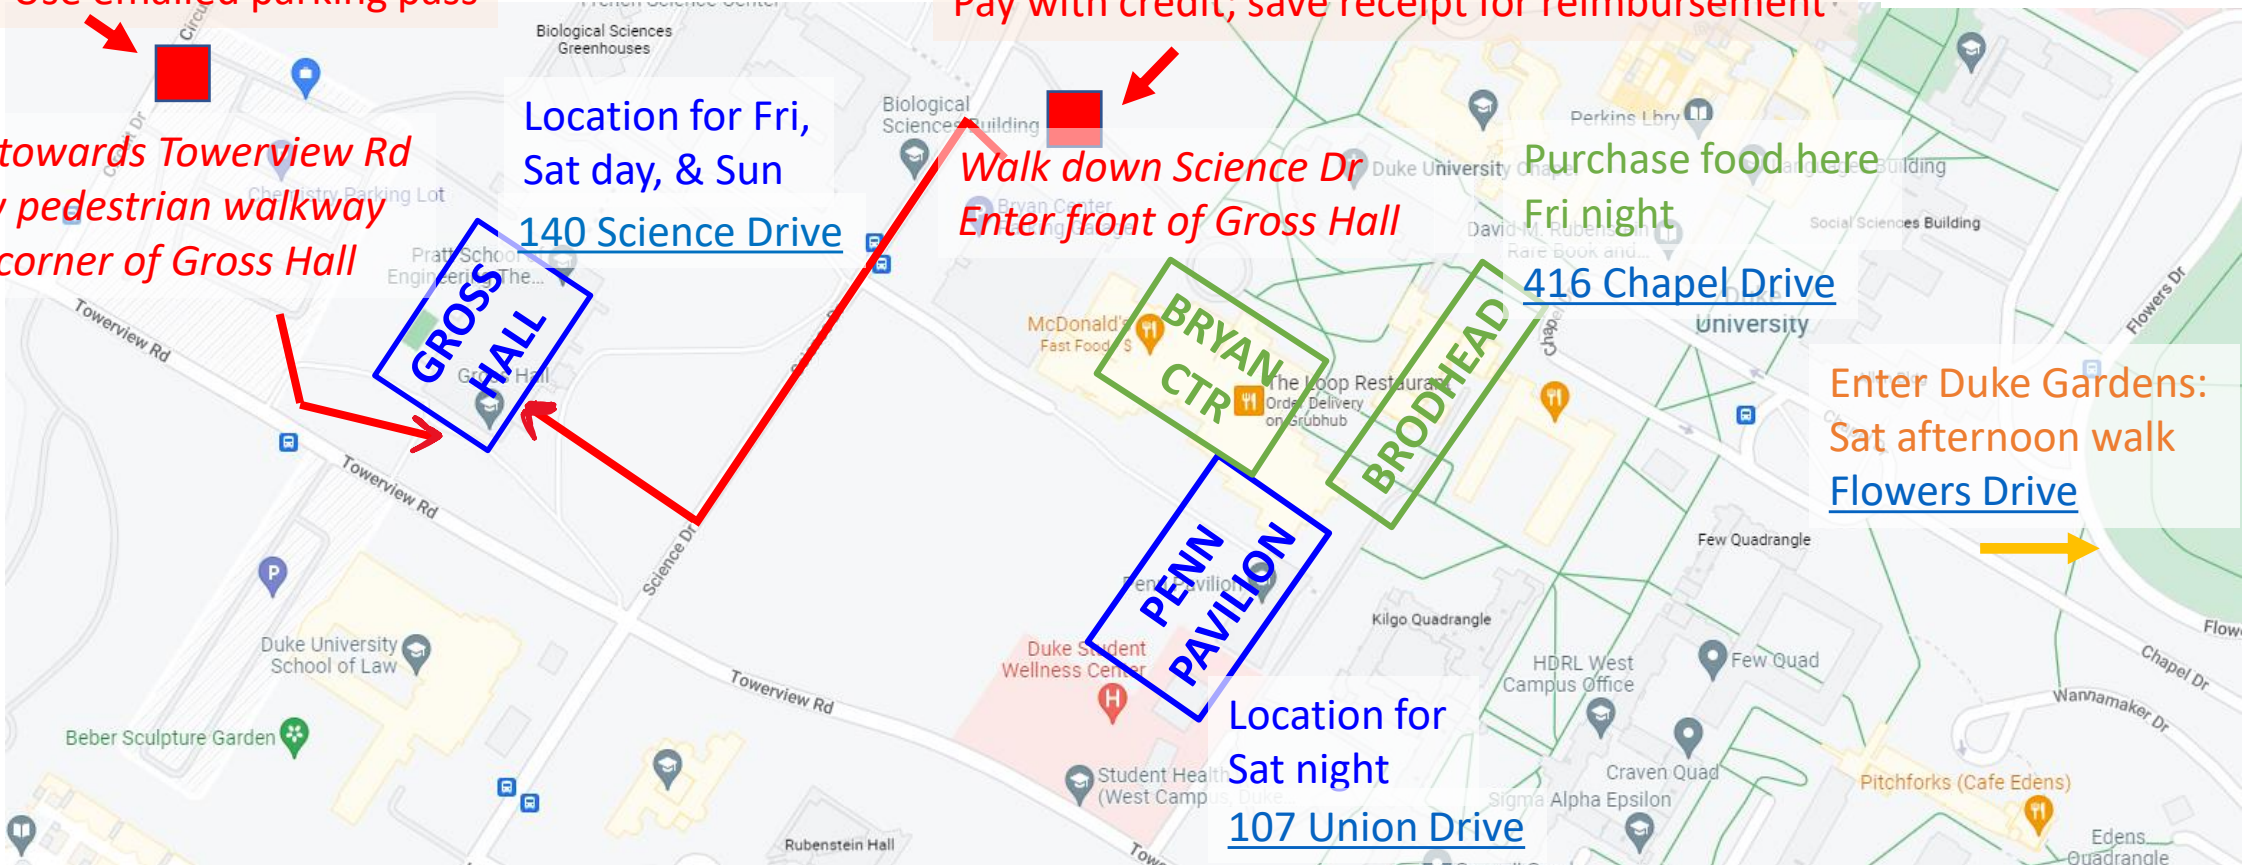

# GROW 2022 Map: Fri Oct 21 – Sun Oct 23

**Parking on Sat and Sun**  
**Entrance to Chem Lot**  
(access via Circuit Dr)  
Use emailed parking pass

**Parking on Fri**  
**Entrance to Bryan Ctr Lot/Garage**  
(access off Science Dr near Bryan Center)  
Pay with credit; save receipt for reimbursement

*Walk towards Towerview Rd  
follow pedestrian walkway  
to SE corner of Gross Hall*

Location for Fri,  
Sat day, & Sun  
140 Science Drive

*Walk down Science Dr  
Enter front of Gross Hall*

Purchase food here  
Fri night  
416 Chapel Drive

Enter Duke Gardens:  
Sat afternoon walk  
Flowers Drive

Location for  
Sat night  
107 Union Drive