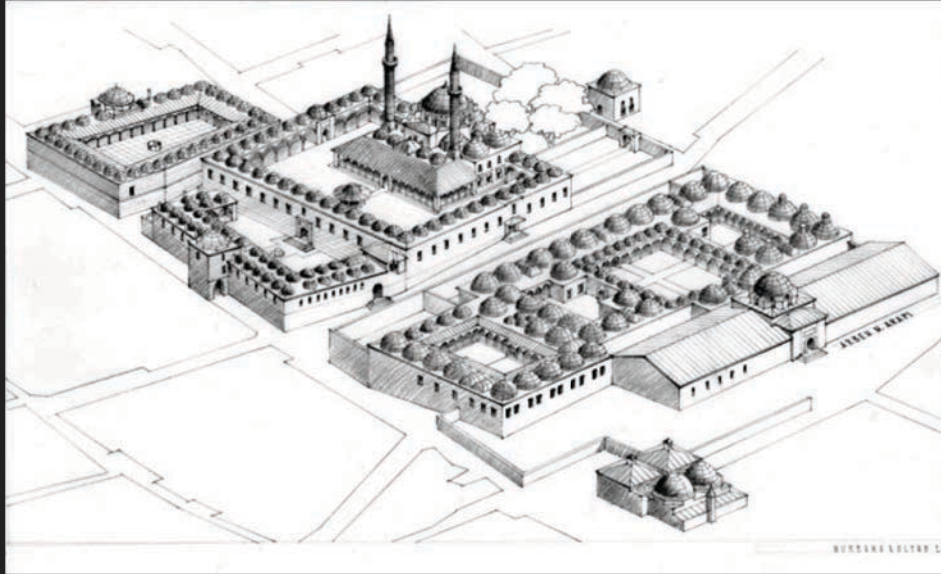

# Project Background

Atik Valide (Toptasi) Imperial Complex, Istanbul, hypothetical axonometric, (built 1583), architect: Mimar Sinan (Source: Necipoglu, 2010)

Toptasi Asylum, Istanbul, 1910s. Top: Female section; bottom: a male's ward (Source: Ergin, 1911)