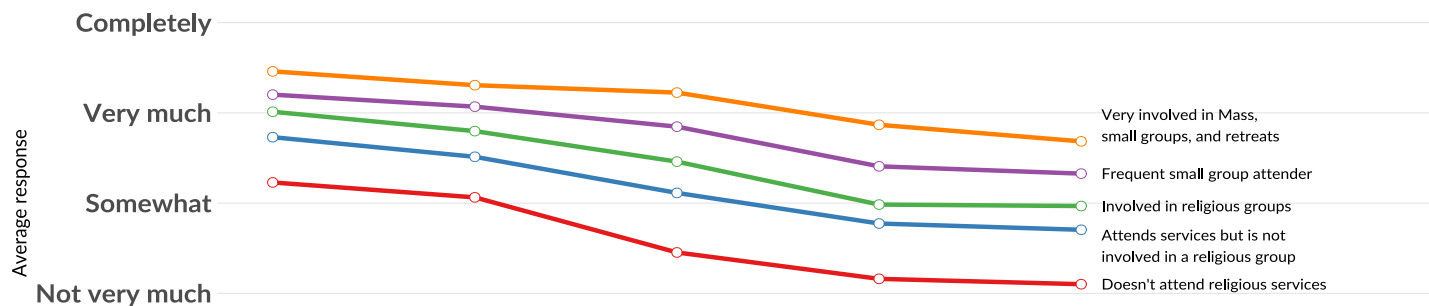

As campus religious involvement increases, religion plays a larger role in thoughts and actions

To what extent does your religion influence your...

Not at all

Red - Attends less than once a month (236 students),
 Blue - Attends mass 1+ times per month, not involved in campus religious group (105 students)
 Green - Involved in campus religious group (494 students)
 Purple - Attends small faith sharing 1+ times per month (248 students)
 Orange - Attends mass 1+ times per week, attends small group 1+ times per month, attended 1+ retreat in the last year, 4+ friends also involved in campus religious group (98 students)