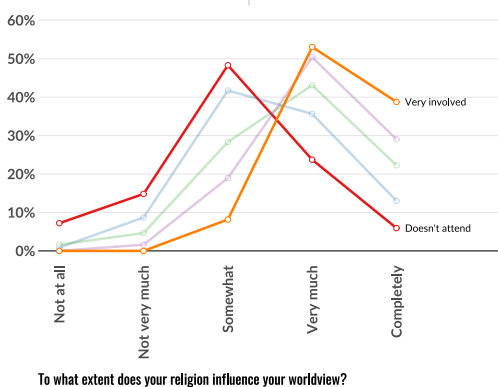

As campus religious involvement increases, religion plays a larger role in thoughts and actions

To what extent does your religion influence your...

Not at all

Red - Attends less than once a month (236 students),
 Blue - Attends mass 1+ times per month, not involved in campus religious group (105 students)
 Green - Involved in campus religious group (494 students)
 Purple - Attends small faith sharing 1+ times per month (248 students)
 Orange - Attends mass 1+ times per week, attends small group 1+ times per month, attended 1+ retreat in the last year, 4+ friends also involved in campus religious group (98 students)