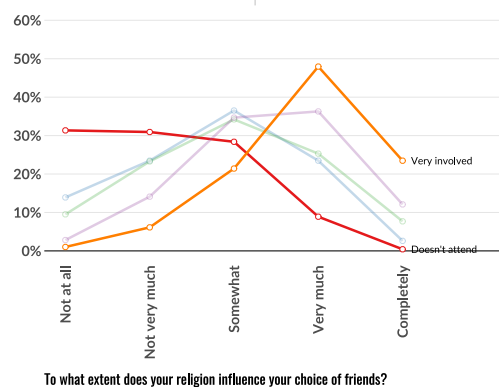

As campus religious involvement increases, religion plays a larger role in thoughts and actions

To what extent does your religion influence your...

Not at all

Red - Attends less than once a month (236 students),
 Blue - Attends mass 1+ times per month, not involved in campus religious group (105 students)
 Green - Involved in campus religious group (494 students)
 Purple - Attends small faith sharing 1+ times per month (248 students)
 Orange - Attends mass 1+ times per week, attends small group 1+ times per month, attended 1+ retreat in the last year, 4+ friends also involved in campus religious group (98 students)