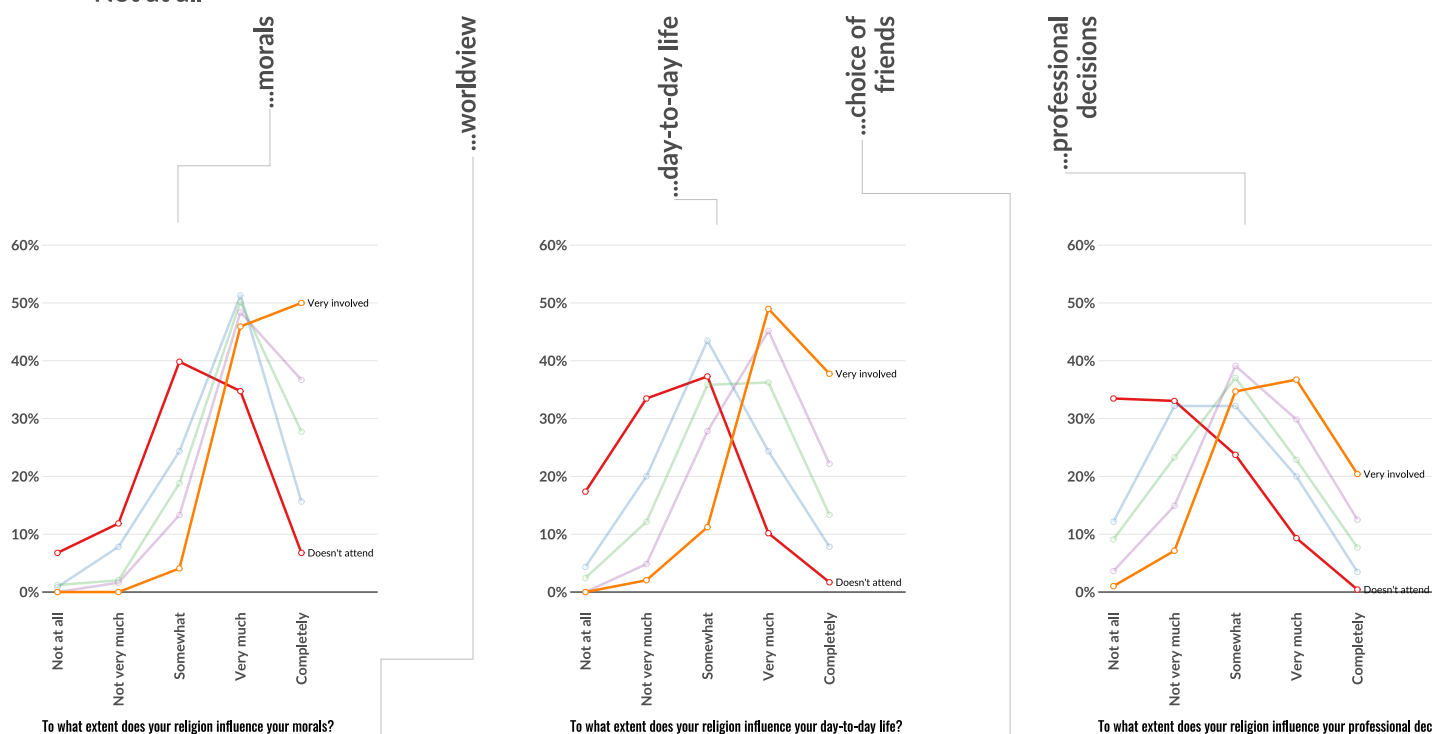

As campus religious involvement increases, religion plays a larger role in thoughts and actions

To what extent does your religion influence your...

Not at all

Red - Attends less than once a month (236 students),
 Blue - Attends mass 1+ times per month, not involved in campus religious group (105 students)
 Green - Involved in campus religious group (494 students)
 Purple - Attends small faith sharing 1+ times per month (248 students)
 Orange - Attends mass 1+ times per week, attends small group 1+ times per month, attended 1+ retreat in the last year, 4+ friends also involved in campus religious group (98 students)